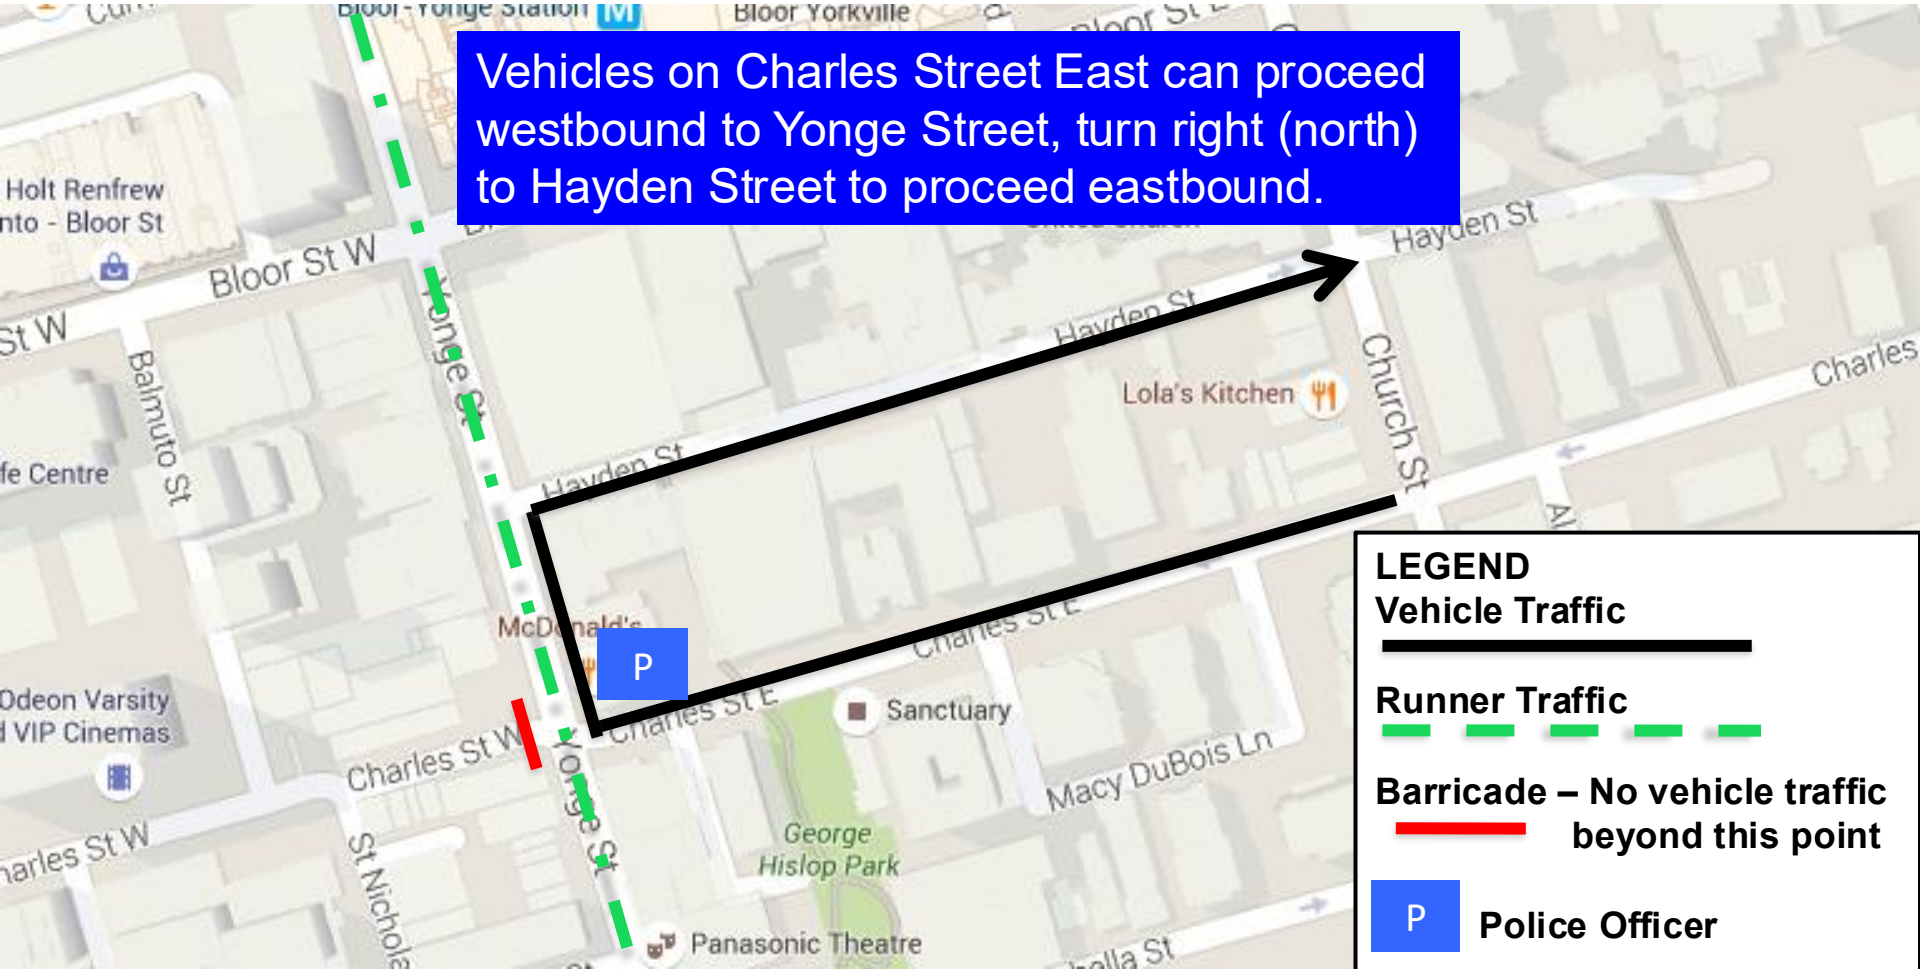

Traffic redirections for residents on Charles Street & Hayden Street Sunday, May 10, 2026 from 6:30AM - 11:00AM

Vehicles on Charles Street East can proceed westbound to Yonge Street, turn right (north) to Hayden Street to proceed eastbound.

LEGEND

Vehicle Traffic
—————

Runner Traffic
- - - - -

Barricade – No vehicle traffic beyond this point
———

P Police Officer